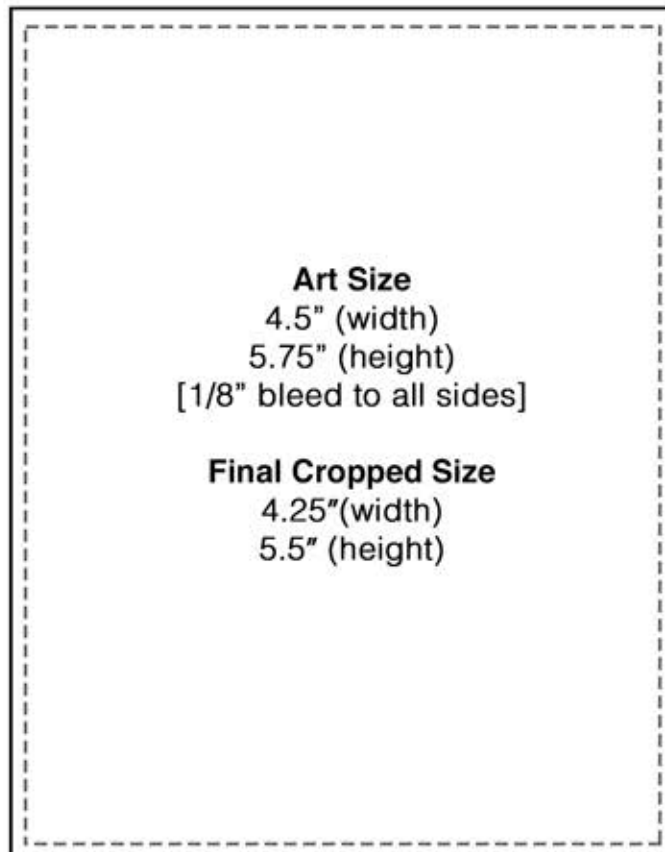

## PRINT ADVERT SPECS

---

**NOTE - NO NUDDITY PLEASE!**

It's okay if the images are suggestive, but we want to avoid straight up nudity (boobs, cocks, etc.)

---

### Quarter Page Ad for Program

---

300 dpi, CMYK

Outline or embed all fonts, or flatten everything.

Formats - PDF, TIFF, PNG, JPG\*

(\*RGB ok on JPGs, we'll convert them to CMYK but the colors may shift a little)